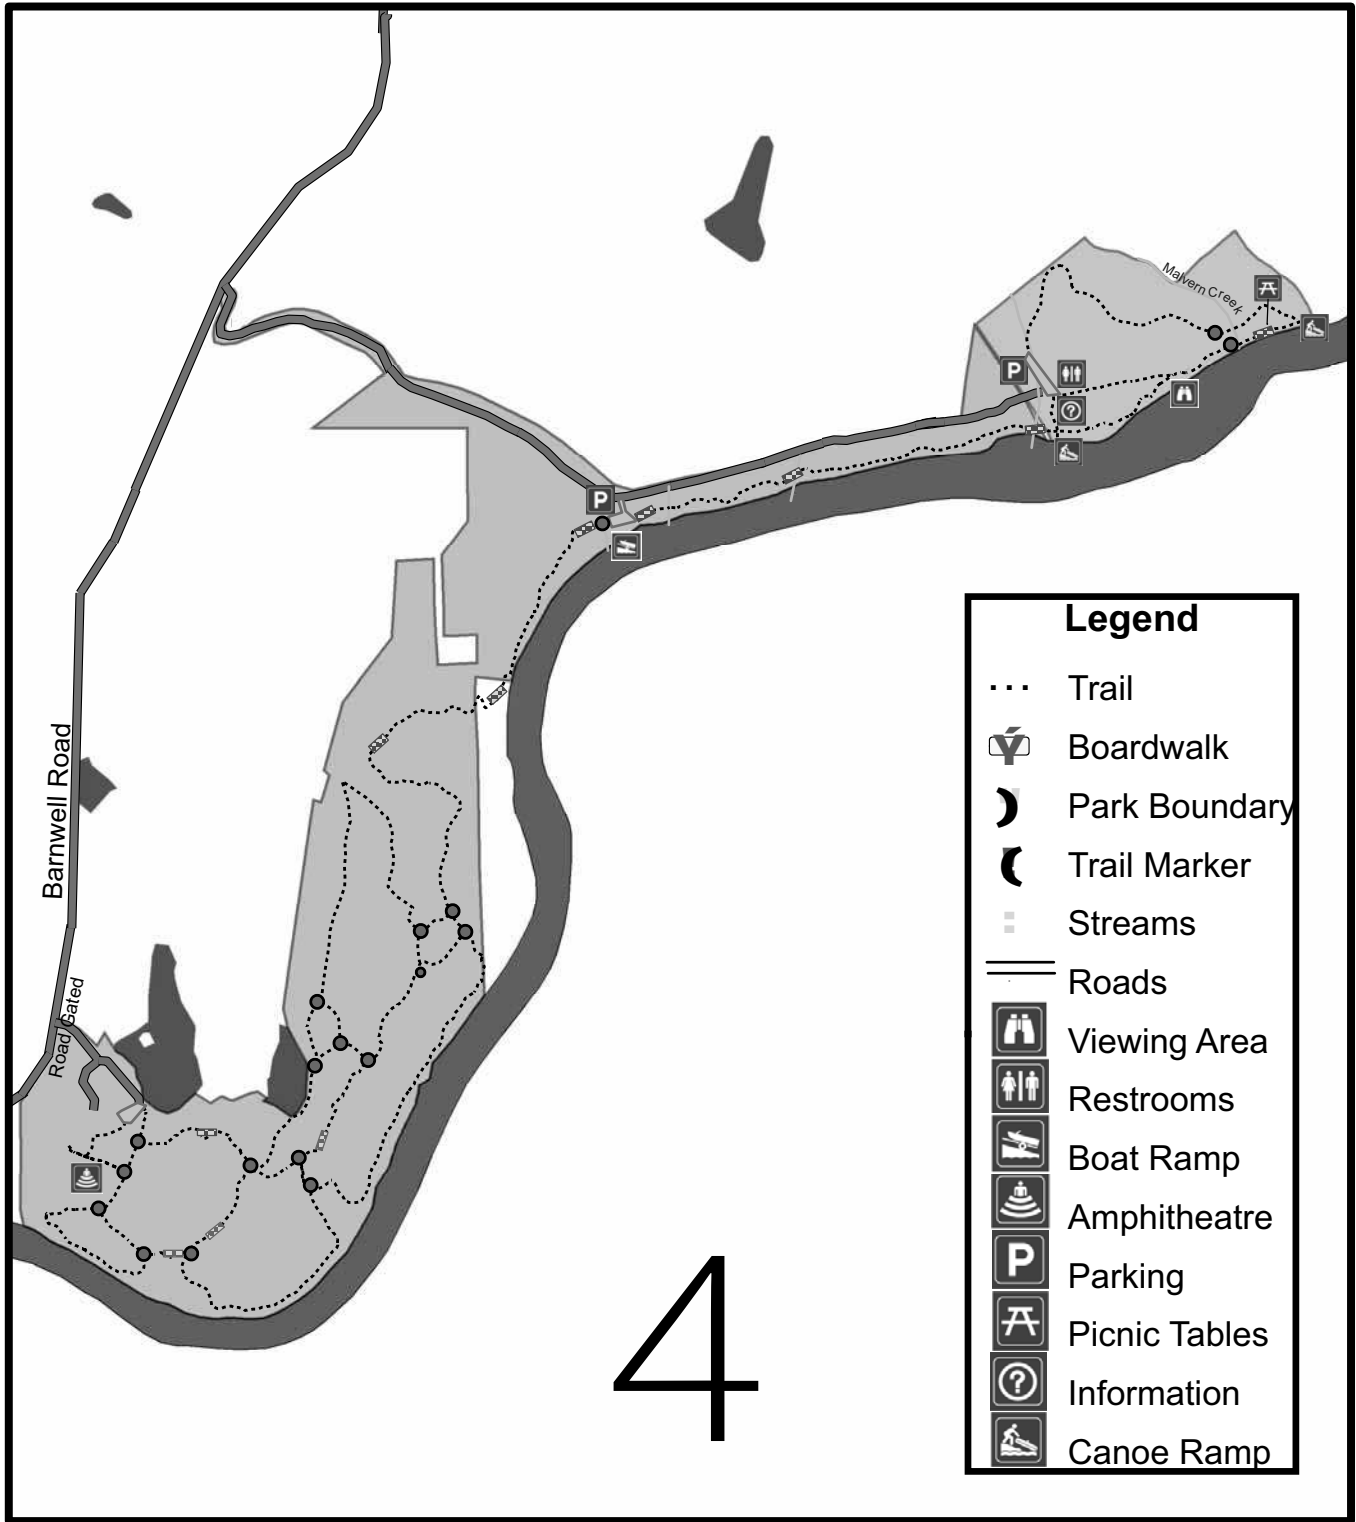

Jones Bridge

Chattahoochee River
National Recreation Area
Atlanta, GA

0 0.125 0.25 0.5 Miles

You may obtain a copy of this map
by visiting website:
www.nps.gov/chat

Revised November 2006