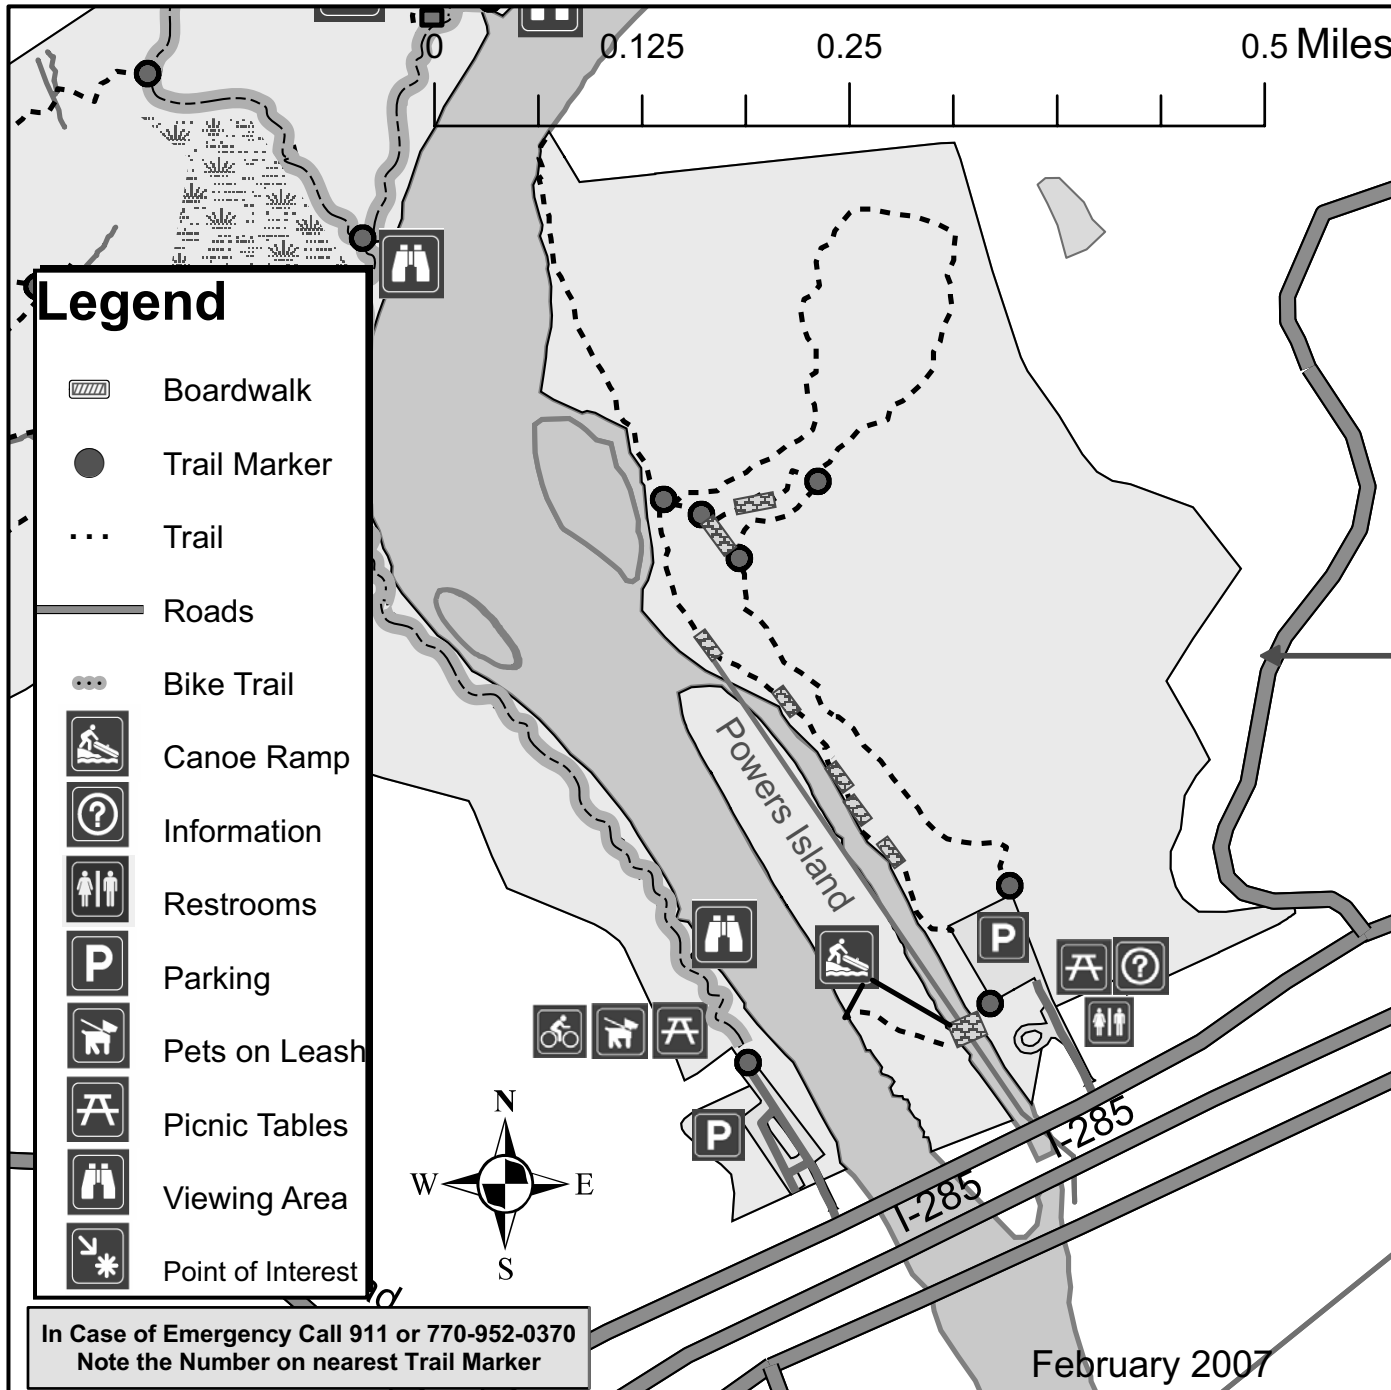

Powers Island

Chattahoochee River
National Recreation Area
Atlanta, Georgia

Chattahoochee River
National Recreation Area
1978 Island Ford Parkway
Atlanta, GA 30350
678-538-1200
www.nps.gov/chat

**Produced by Chattahoochee River
National Recreation Area**

The National Park Service gives no warranty as to the accuracy, reliability, or completeness of this map for individual use or aggregate use with other data for general or scientific purposes, nor shall the act of distribution constitute as such.

All authorized trails are mapped and blazed. Use of unauthorized trails causes erosion and degrades the